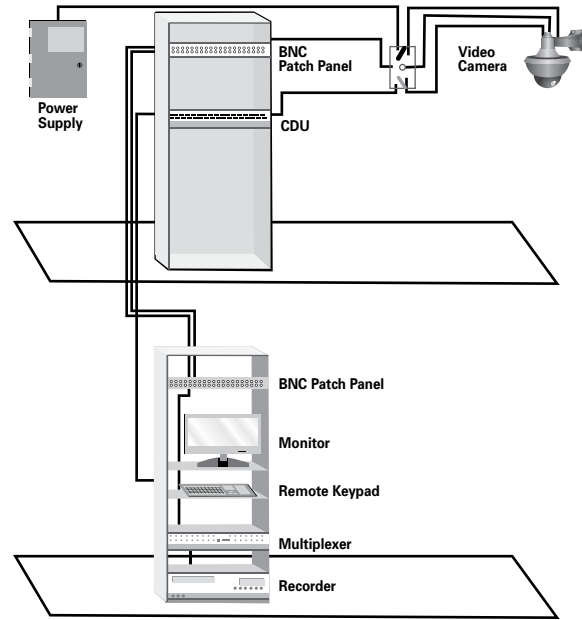

Video Surveillance/CCTV

Applications:
 CCTV
 Satellites
 Digital Video
 Analog Video
 Switchers/Multiplexers
 Digital Recorders

CATV/MATV/DBS RG 59, RG 6 and RG 11 Ratings

| Cable Solution | Description |
|----------------|---|
| C3521 | RG 6/U 18/1 FL + 95% TC CL2P |
| C3523 | RG 6 SBC/Foil/61% TC Braid Plenum |
| C3524 | RG 6 CCS/Foil/60% AL Braid Plenum |
| C3525 | RG 6 CCS/Quad 60/40% AL Braid Plenum |
| C5761 | RG 6 SBC Foil/95% BC Braid CATV/CM |
| C5775 | RG 6 CCS/Foil/60% AL Braid CATV/CM |
| C5785 | RG 6 CCS/Quad 60/40% AL Braid CATV/CM |
| C5886 | RG 6 CCS/Foil/60% AL Braid CATVR/CMR |
| C5889 | RG 6 CCS/Quad 60/40% AL Braid CATVR/CMR |
| C3528 | RG 11 CCS/Foil/60%/AL Braid CATV/CMP Plenum |
| C5039 | RG 11 CCS/Foil/60%/AL Braid CATV/CM |
| C5043 | RG 11/U CCS Burial FL 60% AL |
| C5044 | RG 11/U CCS Quad Shield CL2/CM |
| C1135 | RG 59/U CCS 95% BC Braid CM |
| C3500 | RG 59 CCS/95% BC Braid Plenum |
| C3526 | RG 59/U CCS AMA/80% AL Braid CLP2/CMP |