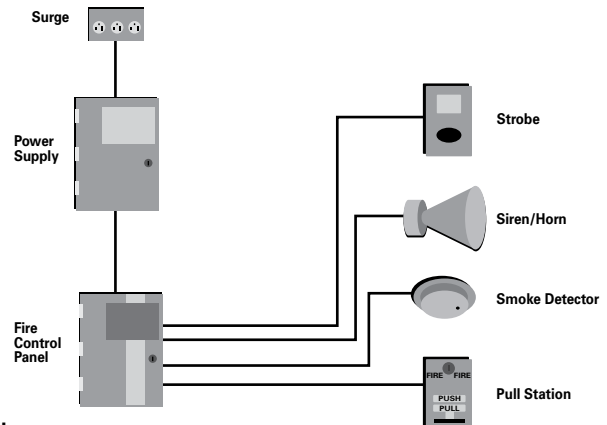

Cable Solution	Description
E1502S	18/2 Conductor Riser FPLR
E1504S	18/4 Conductor Riser FPLR
E1522S	14/2 Conductor Riser FPLR
E1524S	14/4 Conductor Riser FPLR
E2502S	18/2 Conductor Shielded Riser FPLR
E2504S	18/4 Conductor Shielded Riser FPLR
E2532S	14/2 Conductor Shielded Riser FPLR
E2534S	14/4 Conductor Shielded Riser FPLR
E3502S	18/2 Conductor Plenum FPLP
E3504S	18/4 Conductor Plenum FPLP
E3522S	14/2 Conductor Plenum FPLP
E3524S	14/4 Conductor Plenum FPLP

Cable Solution	Description
E3602S	18/2 Conductor Shielded Plenum FPLP
E3604S	18/4 Conductor Shielded Plenum FPLP
E3622S	14/2 Conductor Shielded Plenum FPLP
E3624S	14/4 Conductor Shielded Plenum FPLP