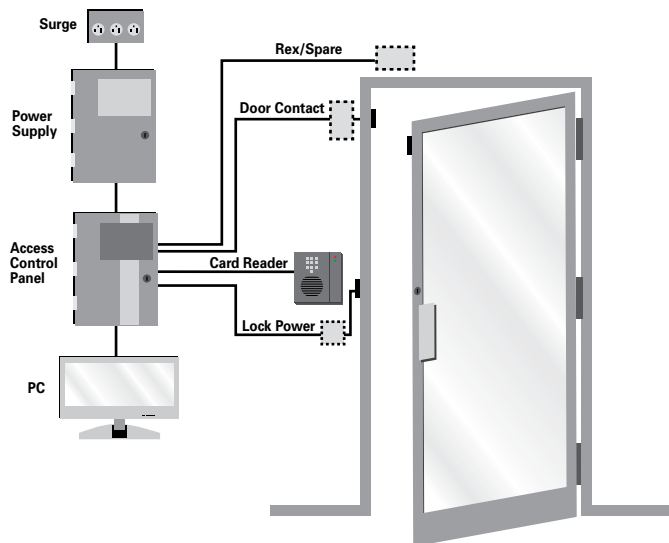

Access Control

Applications:

- Door Controllers
- Prox Sensors
- Key Pads
- Card Readers
- Gate Access

| Cable Solution | Description |
|----------------|--|
| 4EPL4S* | 4 Shielded Elements Overall Jacket Access Control Plenum |
| 4EPL1S* | 4 Elements 1 Shielded Overall Jacket Access Control Plenum |
| 4ERS4S** | 4 Shielded Elements Overall Jacket Access Control Riser |
| 4ERS1S** | 4 Elements 1 Shielded Overall Jacket Access Control Riser |
| E2002S | 22/2 Conductor Shielded Riser |
| E2004S | 22/4 Conductor Shielded Riser |
| E2006S | 22/6 Conductor Shielded Riser |
| E2008S | 22/8 Conductor Shielded Riser |
| E2010S | 22/10 Conductor Shielded Riser |
| E2012S | 22/12 Conductor Shielded Riser |
| E2102S | 22/2 Conductor Shielded Plenum |
| E2104S | 22/4 Conductor Shielded Plenum |
| E2106S | 22/6 Conductor Shielded Plenum |
| E2108S | 22/8 Conductor Shielded Plenum |
| E2032S | 18/2 Conductor Shielded Riser |
| E2034S | 18/4 Conductor Shielded Riser |
| E2036S | 18/6 Conductor Shielded Riser |
| E2038S | 18/8 Conductor Shielded Riser |