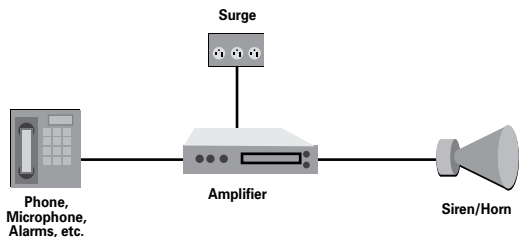

Cat 5e PPC®

Standard packaging: 1000' Pull-Pac® II

Jacket Color	Pull-Pac® II	
	CMR (Non-Plenum)	CMP (Plenum)
Blue	CR5.30.07	CP5.30.07
White	CR5.30.02	CP5.30.02
Gray	CR5.30.10	CP5.30.10
Green	CR5.30.06	CP5.30.06
Yellow	CR5.30.05	CP5.30.05
Red	CR5.30.03	CP5.30.03

Cat 6 PPC®

Standard packaging: 1000' Pull-Pac® II

Jacket Color	Pull-Pac® II	
	CMR (Non-Plenum)	CMP (Plenum)
Blue	CR6.30.07	CP6.30.07
White	CR6.30.02	CP6.30.02
Gray	CR6.30.10	CP6.30.10
Green	CR6.30.06	CP6.30.06
Yellow	CR6.30.05	CP6.30.05
Red	CR6.30.03	CP6.30.03