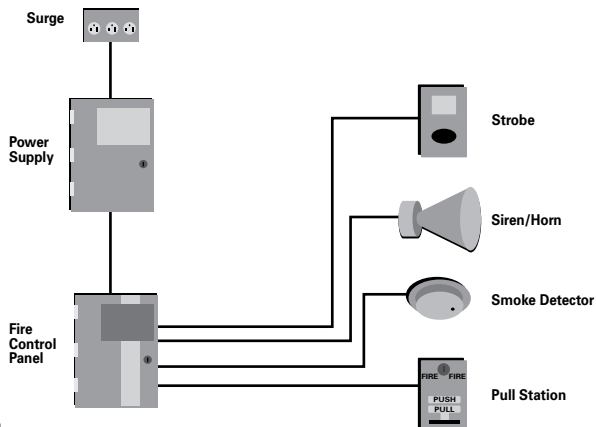

Cable Solution	Description
E1502S	18/2 Conductor Riser FPLR
E1504S	18/4 Conductor Riser FPLR
E1522S	14/2 Conductor Riser FPLR
E1524S	14/4 Conductor Riser FPLR
E2502S	18/2 Conductor Shielded Riser FPLR
E2504S	18/4 Conductor Shielded Riser FPLR
E2532S	14/2 Conductor Shielded Riser FPLR
E2534S	14/4 Conductor Shielded Riser FPLR
E3502S	18/2 Conductor Plenum FPLP
E3504S	18/4 Conductor Plenum FPLP
E3522S	14/2 Conductor Plenum FPLP
E3524S	14/4 Conductor Plenum FPLP

Cable Solution	Description
E3602S	18/2 Conductor Shielded Plenum FPLP
E3604S	18/4 Conductor Shielded Plenum FPLP
E3622S	14/2 Conductor Shielded Plenum FPLP
E3624S	14/4 Conductor Shielded Plenum FPLP