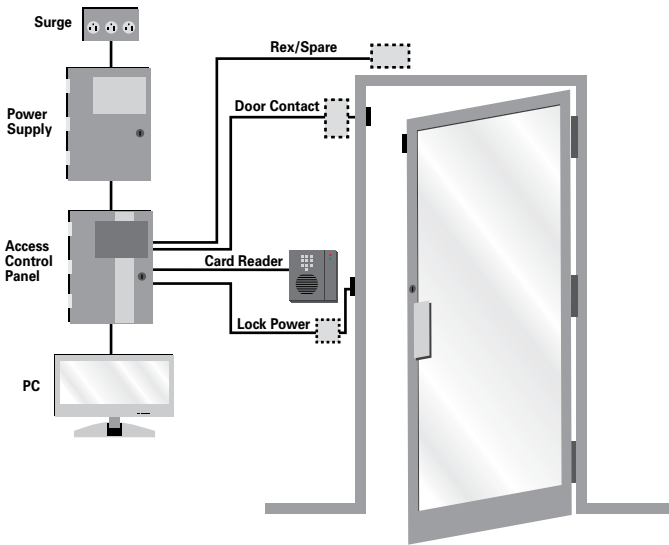

### Access Control

**Applications:**

- Door Controllers
- Prox Sensors
- Key Pads
- Card Readers
- Gate Access

Cable Solution	Description
4EPL4S*	4 Shielded Elements Overall Jacket Access Control Plenum
4EPL1S*	4 Elements 1 Shielded Overall Jacket Access Control Plenum
4ERS4S**	4 Shielded Elements Overall Jacket Access Control Riser
4ERS1S**	4 Elements 1 Shielded Overall Jacket Access Control Riser
E2002S	22/2 Conductor Shielded Riser
E2004S	22/4 Conductor Shielded Riser
E2006S	22/6 Conductor Shielded Riser
E2008S	22/8 Conductor Shielded Riser
E2010S	22/10 Conductor Shielded Riser
E2012S	22/12 Conductor Shielded Riser
E2102S	22/2 Conductor Shielded Plenum
E2104S	22/4 Conductor Shielded Plenum
E2106S	22/6 Conductor Shielded Plenum
E2108S	22/8 Conductor Shielded Plenum
E2032S	18/2 Conductor Shielded Riser
E2034S	18/4 Conductor Shielded Riser
E2036S	18/6 Conductor Shielded Riser
E2038S	18/8 Conductor Shielded Riser