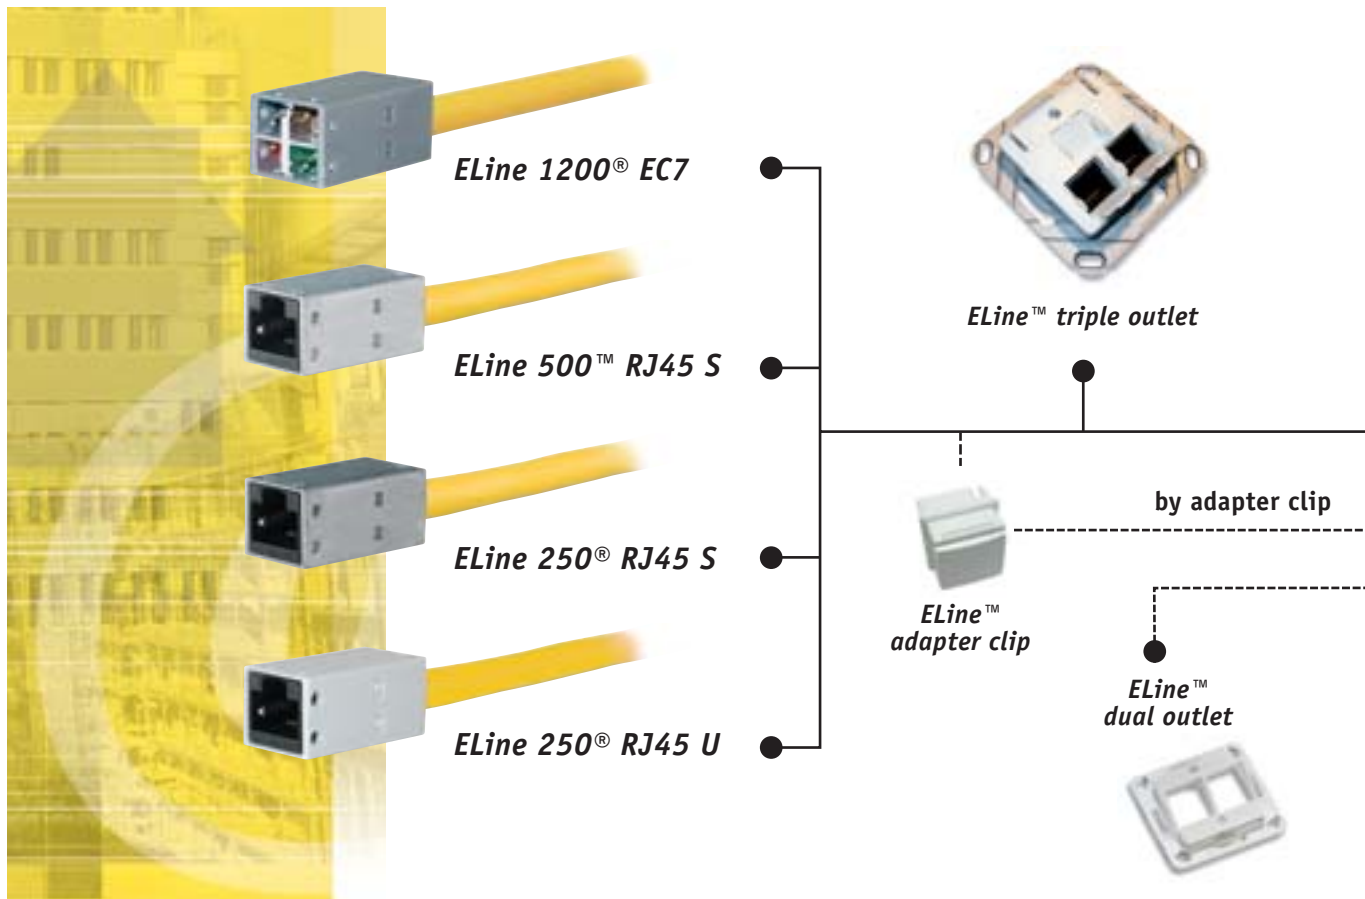

The ELine™ PREMIUM system

A combination meeting top requirements

The ELine™ PREMIUM system includes the modular jacks ELine 1200® EC7 for multimedia applications, ELine 500™ RJ45 S for Cat. "6A" applications according to the draft 3.0 standard IEEE 802.3an for 10 GbE Ethernet via copper and ELine 250® RJ45 for Cat. 6 applications in a shielded and an unshielded version. Due to their especially compact design, these high-performance jacks are easy to integrate into high-density racks and wall outlets. In addition to the ELine™ dual outlet, the ELine™ triple outlet provides space for up to three modular jacks. Besides the standard ELine™ 24-port panel, KERPEN also offers the ELine™ 48-port panel with double-density capacity on one rack unit only. The product range also includes patch cords tailor-made for the application in question. The ELine™ PREMIUM range is rounded off by an extensive set of accessories for under-floor installation.

ELine™ 24 24 ports/1 U panel

ELine™ 48 ports/1 U panel

ELine™ floorbox adapter
(Ackermann, Kleinhuis, Deutsche Elektriplan)

compatible with the PREMIUM series

ELine™ 32 ports/2 U panel

ELine™ 16 ports/1 U panel