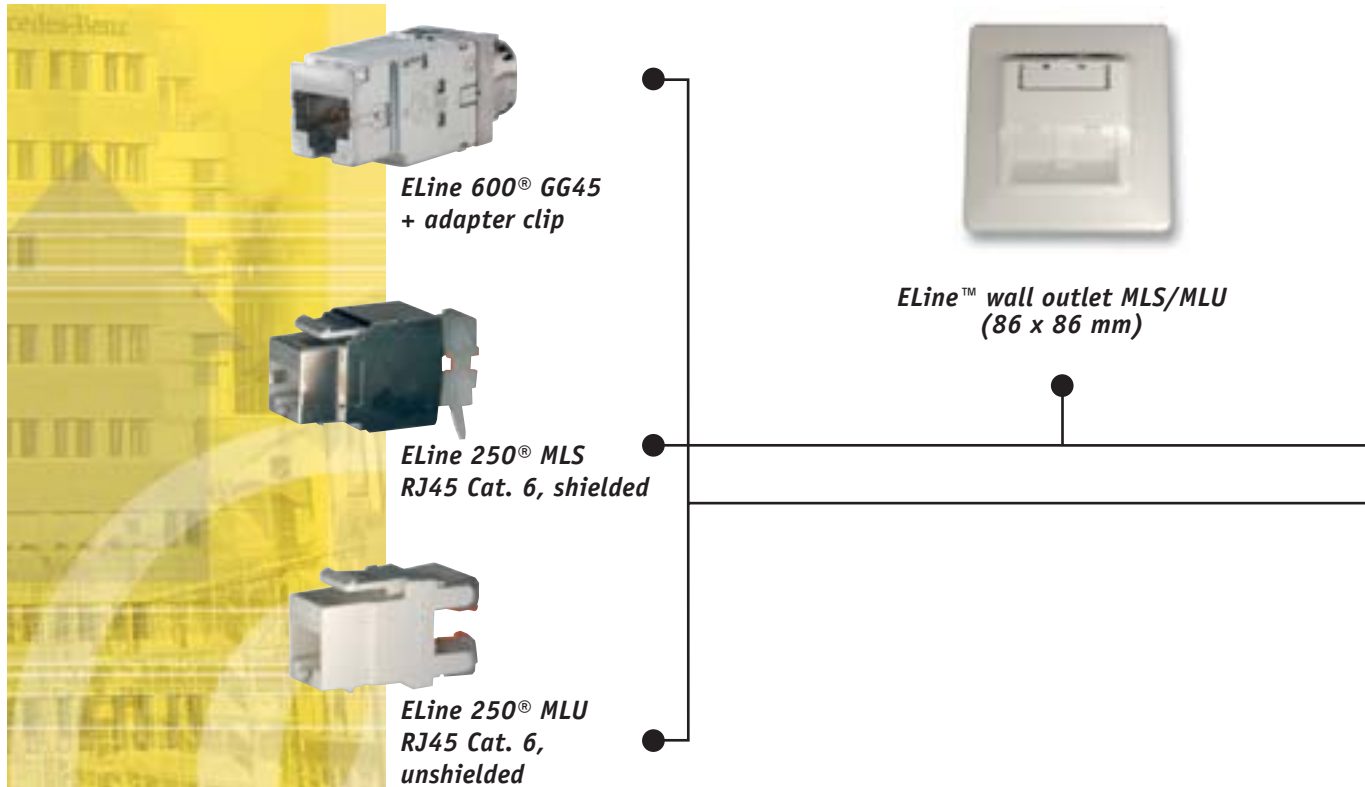

The ELine™ NOVUM system

ELine 250® MLU and ELine 250® MLS – with flexible NOVUM technology

The universal NOVUM technology is a concept for flexibly combining ELine™ jacks of different power stages with NOVUM outlets and panels.

At the centre of the NOVUM series are RJ45 ELine 250® MLU (unshielded) and ELine 250® MLS (shielded) jacks*.

Extremely easy mounting and good performance in conjunction with MegaLine® data cables guarantee optimum value for money!