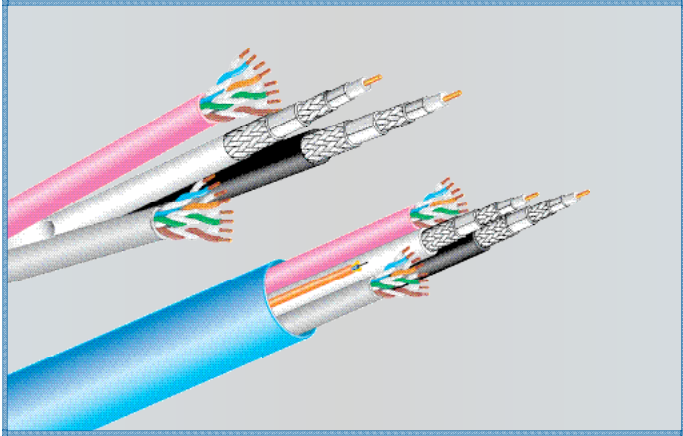

# Residential Cables

**WEST PENN WIRE**

**West Penn Wire** takes great pride in constructing the Home Networking line of cables. The same quality cables that **West Penn Wire** manufactures can now be installed in your home with our Residential line of cables.

**West Penn Wire** also has high performance cables that you may want for your home. Ranging from video to data, these cables are coax and twisted pairs:

- Cat 5E, Cat 6 UTP and fiber cables for voice, video and data.
- Series 6 and Series 59 video coax cables are for HDTV, DBS, CATV, SVHS, CCTV and cable modem applications.
- Home speaker cables for audio distribution.
- We also offer unshielded pairs for security and alarm ventures.

Our Lickity Split Bondled Composite Cables can be installed in a lot less time. These composite Cables feature a design that eliminates the need for an overall jacket. This makes the cable easier to handle, install, identify and terminate. A specialized material that is spread out every 4-7 inches attaches these cables to each other. Also with no jacket, it helps the overall bend radius for installations.