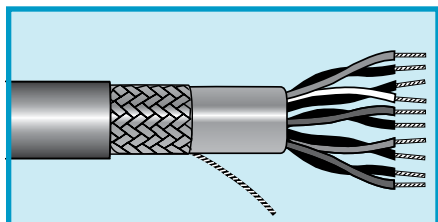

## 300 V Overall Foil/Braid Shield, Multipair, SR-PVC, PVC

**UL AWM 2464 VW-1**

**UL CM**

**CSA CMG FT4**

### Materials

- Stranded tinned copper conductors
- Semirigid PVC insulation
- Foil + braid shield  
Aluminum/polyester foil, 25% overlap min.  
Foil facing outward
- Stranded tinned copper drain wire, 24 AWG (0.23 mm<sup>2</sup>), 7/32 (7 x 0.20 mm)
- Tinned copper braid, 65% coverage
- Slate PVC jacket